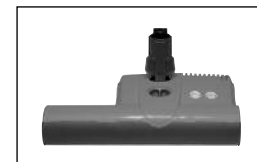

AIRBELT D4 SCHEMATIC AND PARTS LIST

Canister with Handle/Hose

90640AM Premium D4 - Black (Onyx)
90641AM Premium D4 - White

90630AM D4 - Red

90641AM Premium D4 - White Machine

Pos.	Part #	Description
1	8001WEER	Bottom casing (2)
2	8086	Castor cpl
3	8065ER	Micro filter seal
4	8191AM	a) Hospital-grade micro filter & b) Motor filter = Microfilter set
5	8084ER	Micro filter holder
6	8120AM	Filter bag
7	8045ER	Motor support
8	8091AM	Internal cable set
9	8048ER	1200W Vac motor (7 & 8)
10	665613E	Cord reel
11	8009	Motor inlet seal
12	8098ER	Rewind lever spring
13	8036ER	Rewind lever cpl (12)
14	8085ER	Motor cover cpl (11 & 13)
15	8106ER	PCB w/ switch
16	8058ER	Retaining ring
17	8038ER1	Power display
18	8057	Spring for power button
19	8037GS	Power button
20	6047AM/01	AIRBELT cover (dark gray)
21	8033UL	Foam bumper
22	8034GS	AIRBELT clip
23	8140ER	Filter bag spring w/hardware
24	6750ER	Bag cover axle
25	8052ER	Bag cover hinge (2 pcs)
26	8003WEER	Top casing (23-25)
27	8059GS	Cable entry
28	8010PRER	Attachment holder cpl
29	8114ER	Bag cover release w/axle & spring
30	8129GS	Bag cover insert
31	8079GS	Hose neck
32	7020ER	Bag indicator
33	8127ER	Bag indicator adjuster
34	8130	Bag cover seal
35	8051AM4	Inside cover cpl (30-34, 47 & 50)
36	8005WEER	Bag cover
37	6270GS	Telescopic tube (38&39)
38	6420GS	Release button, leaf spring & cap
39	6421GS	Slider button w/hardware
40	8142GS	Upholstery nozzle
41	8146ER	Dusting brush, horsehair
42	8066GS	Crevice nozzle
43	6391DA	Parquet nozzle
44	5266	Cable clamp
45	8119AM	7' handle with hose
46	01000	Screw C 2.9 x 16
47	01036	Screw 4 x 14
48	0102	Screw F 3.9 x 13
49	8160	Internal cable
50	8093	Hose neck wiring
51	8038ER4	Power display (16,17 & 52)
52	8108ER	PCB w/lights
53	6369GS	Mains cable

1	8001DRER	Bottom casing (2)
26	8003DRER	Top casing (23-25)
28	8010D4ER	Attachment holder cpl
36	8005DRER	Bag cover

ET-2 Power Head
optional for D4 Red
#9250AM Red

ET-1 Power Head -
Standard for D4 Premium
#9951AM Black (Onyx)
#9258AM White