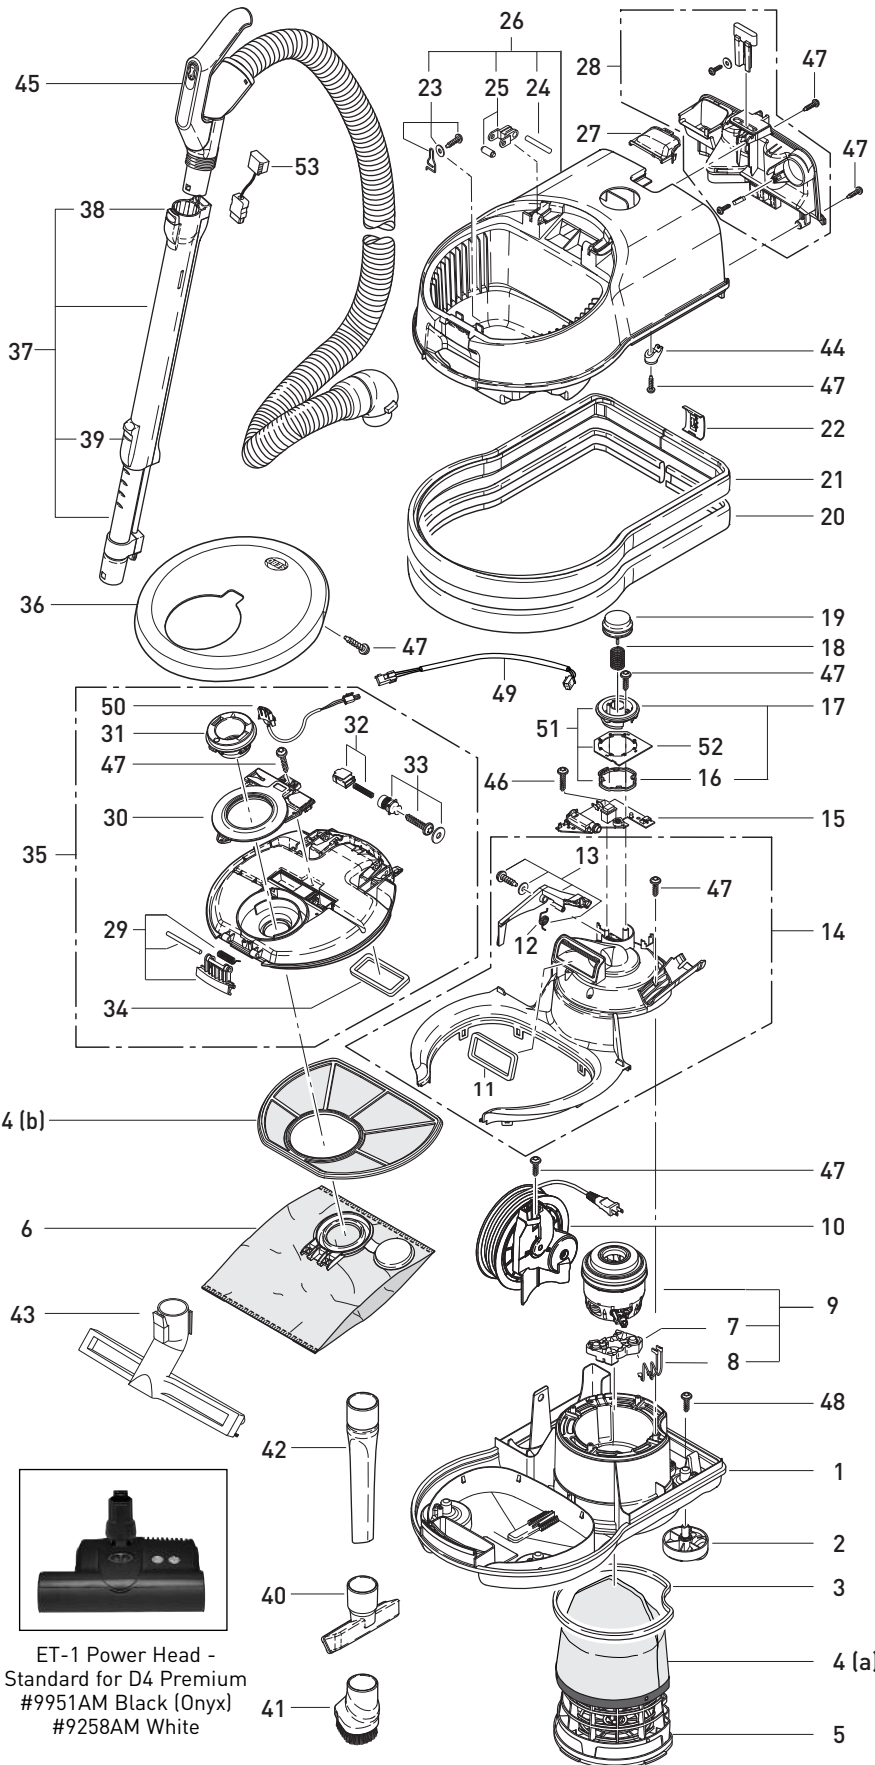

AIRBELT D4 SCHEMATIC AND PARTS LIST

Canister with Handle/Hose

90640AM Premium D4 - Black (Onyx)
90641AM Premium D4 - White

90630AM D4 - Red

90641AM Premium D4 - White Machine

Pos.	Part #	Description
1	8001WEER	Bottom casing (2)
2	8086	Castor cpl
3	8065ER	Micro filter seal
4	8191AM	a) Hospital-grade micro filter & b) Motor filter = Microfilter set
5	8084ER	Micro filter holder
6	8120AM	Filter bag
7	8045ER	Motor support
8	8091AM	Internal cable set
9	8048ER	1200W Vac motor (7 & 8)
10	665613E	Cord reel
11	8009	Motor inlet seal
12	8098ER	Rewind lever spring
13	8036ER	Rewind lever cpl (12)
14	8085ER	Motor cover cpl (11 & 13)
15	8106ER	PCB w/ switch
16	8058ER	Retaining ring
17	8038ER1	Power display
18	8057	Spring for power button
19	8037GS	Power button
20	6047AM/01	AIRBELT cover (dark gray)
21	8033UL	Foam bumper
22	8034GS	AIRBELT clip
23	8140ER	Filter bag spring w/hardware
24	6750ER	Bag cover axle
25	8052ER	Bag cover hinge (2 pcs)
26	8003WEER	Top casing (23-25)
27	8059GS	Cable entry
28	8010PRER	Attachment holder cpl
29	8114ER	Bag cover release w/axle & spring
30	8129GS	Bag cover insert
31	8079GS	Hose neck
32	7020ER	Bag indicator
33	8127ER	Bag indicator adjuster
34	8130	Bag cover seal
35	8051AM4	Inside cover cpl (30-34, 47 & 50)
36	8005WEER	Bag cover
37	6270GS	Telescopic tube (38&39)
38	6420GS	Release button, leaf spring & cap
39	6421GS	Slider button w/hardware
40	8142GS	Upholstery nozzle
41	8146ER	Dusting brush, horsehair
42	8066GS	Crevice nozzle
43	6391DA	Parquet nozzle
44	5266	Cable clamp
45	8119AM	7' handle with hose
46	01000	Screw C 2.9 x 16
47	01036	Screw 4 x 14
48	0102	Screw F 3.9 x 13
49	8160	Internal cable
50	8093	Hose neck wiring
51	8038ER4	Power display (16,17 & 52)
52	8108ER	PCB w/lights
53	6369GS	Mains cable

1	8001DRER	Bottom casing (2)
26	8003DRER	Top casing (23-25)
28	8010D4ER	Attachment holder cpl
36	8005DRER	Bag cover

ET-2 Power Head
optional for D4 Red
#9250AM Red

ET-1 Power Head -
Standard for D4 Premium
#9951AM Black (Onyx)
#9258AM White